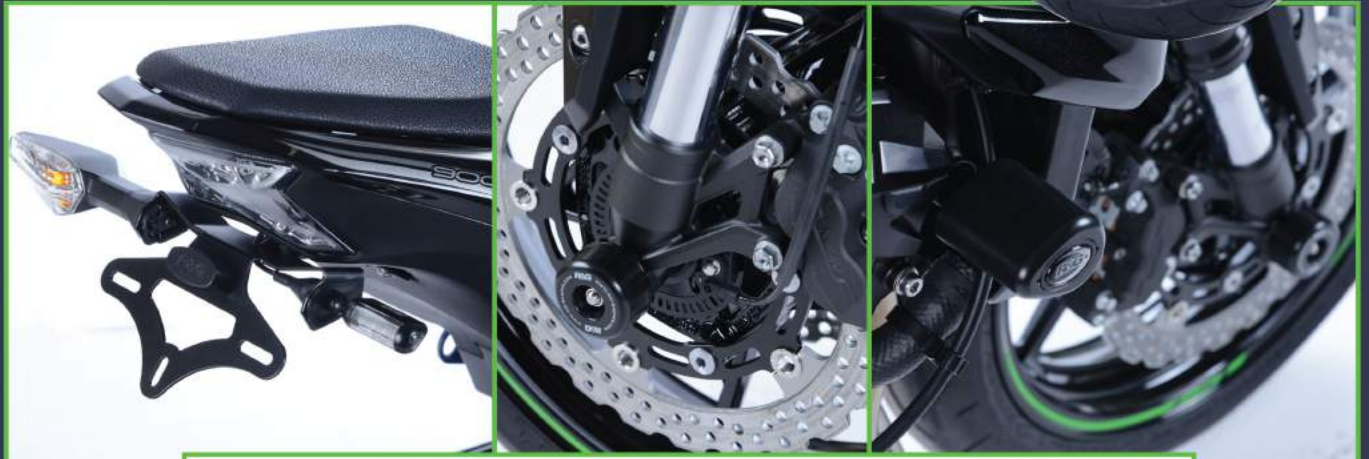

KAWASAKI Z900

WWW.RG-RACING.COM

CP0418BL/WH

AERO CRASH PROTECTORS

BE0044BK

BAR END SLIDERS

EZRG430BL/CL

TANK TRACTION GRIPS